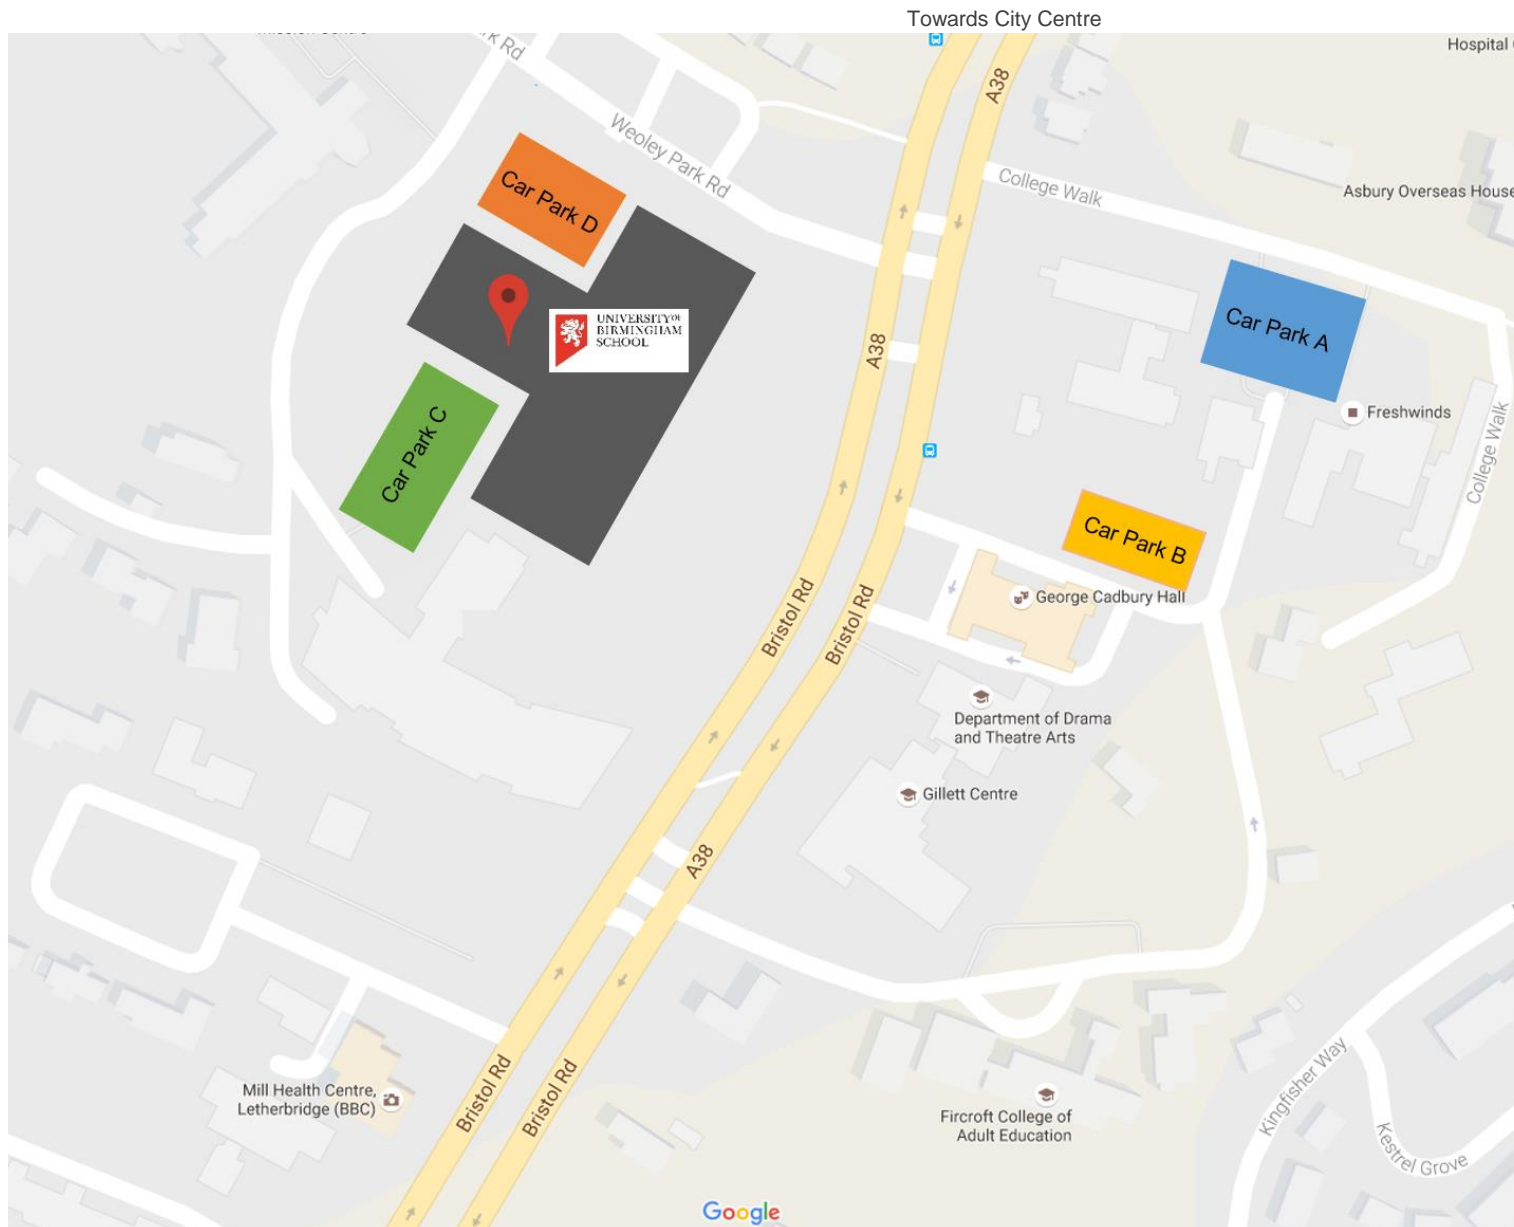

Welcome to the University of Birmingham School

Parking

We have four car parks available for use.

Please park considerably and legally. Please do not park on grass verges or block driveways of residents.

CAR PARK A

Accessible from Bristol Road, via entrance to Car Park B.

CAR PARK B

Accessible from Bristol Road. Follow University signage for George Cadbury Hall.

CAR PARK C

At rear of school, accessible by road adjacent to school, off Weoley Park Road.

CAR PARK D

At front of the school.

Please use public transport where possible.

Towards Northfield